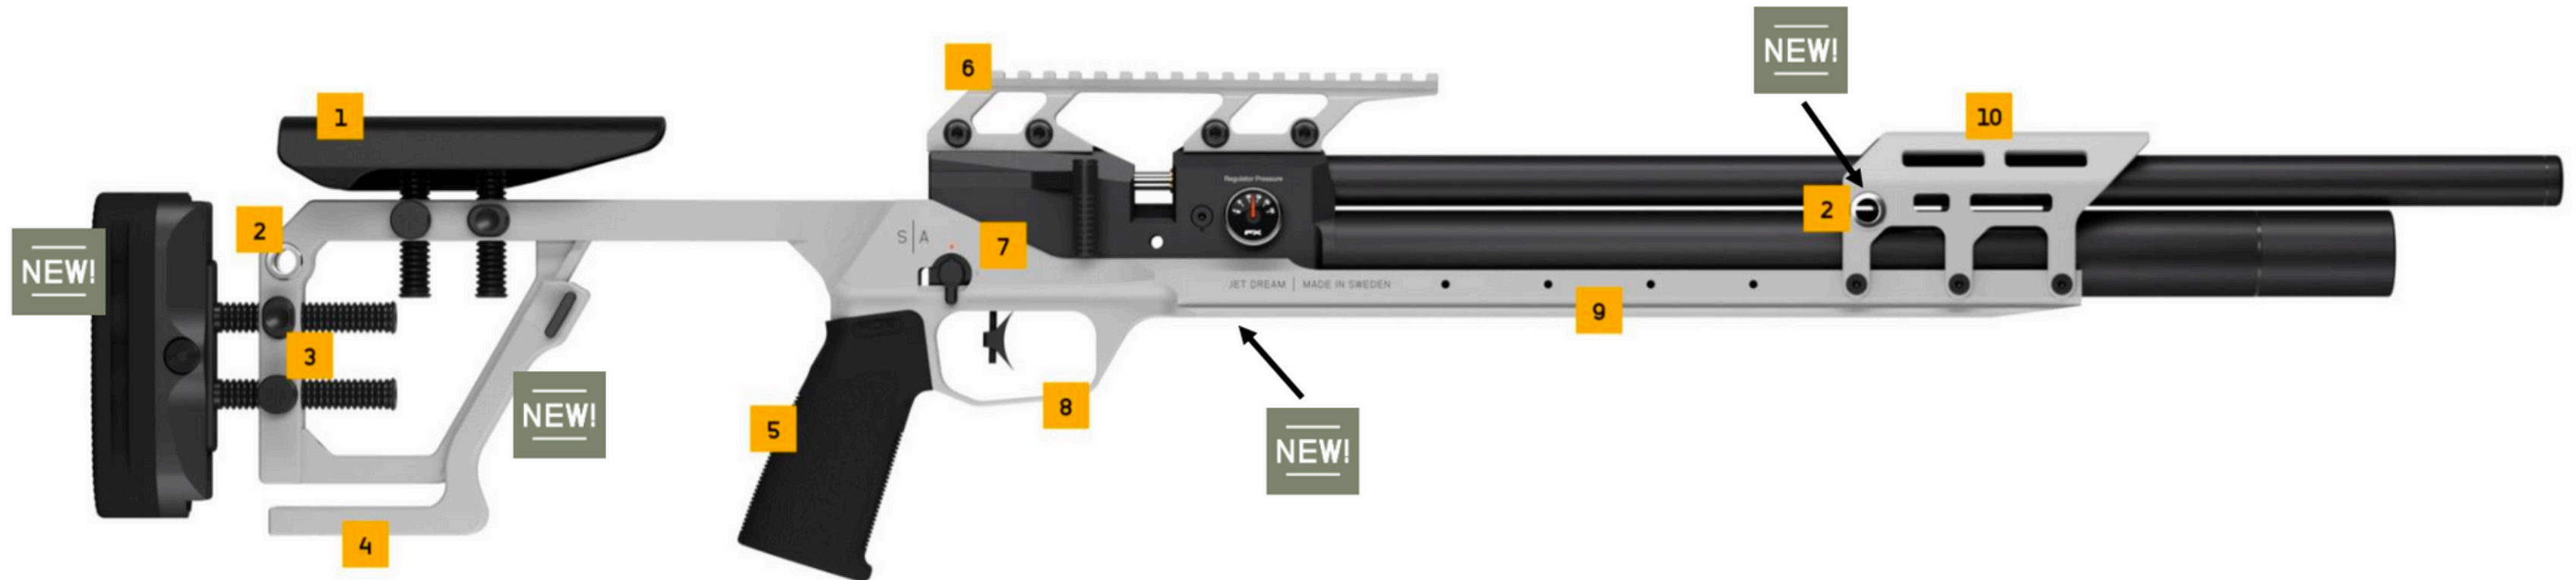

NEW!

S | A

JET DREAM - MKII CHASSI - AIR RIFLE

NEW ON THE MARKET!

JET AIR MK II - SPEC AND OPTIONS

(Read more, slide 14)

The JET AIR MK II is available in 2, color combinations, all equipped (se below).

Colors

- Black/Black
- Silver/Black

Equipped with (included):

New adjustable butt pad, adjustable cheek rest, adjustable bag rider, grip, scope base 6 mrad, M-Lok accessory base, Integrated flush cups rear and front for ambidextrous quick mount of Rifle Sling (optional).

*Black/Gold limited version.

(Read more, slide 14)

JET AIR MK II - FEATURES

1. Adjustable cheek rest.
2. Flush cups for OD rifle sling (integrated rear and external front).
3. New Adjustable length of pull and butt pad.
4. New adjustable and stable Bag Rider.
5. AR-15 style grip.
6. 20M0A/6mrad Picatinny scope base.
7. Ambidextrous safety.
8. Large trigger guard.
9. Integrated ARCA rail with M-LOK® slots on the bottom.
10. M-LOK® Accessory base.